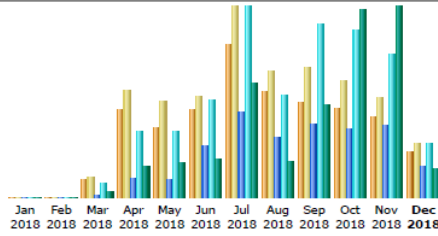

### Summary

<b>Reported period</b>	Year 2018				
<b>First visit</b>	25 Mar 2018 - 08:09				
<b>Last visit</b>	18 Dec 2018 - 10:43				
	<b>Unique visitors</b>	<b>Number of visits</b>	<b>Pages</b>	<b>Hits</b>	<b>Bandwidth</b>
<b>Viewed traffic *</b>	<= 32,072 Exact value not available in "Year" view	40,145 (1.25 visits/visitor)	328,780 (8.18 Pages/Visit)	730,707 (18.2 Hits/Visit)	47.16 GB (1231.92 KB/Visit)
<b>Not viewed traffic *</b>			148,380	268,286	7.71 GB

\* Not viewed traffic includes traffic generated by robots, worms, or replies with special HTTP status codes.

### Monthly history

Month	Unique visitors	Number of visits	Pages	Hits	Bandwidth
Jan 2018	0	0	0	0	0
Feb 2018	0	0	0	0	0
Mar 2018	705	788	1,809	9,926	382.70 MB
Apr 2018	3,386	4,121	13,463	45,022	1.94 GB
May 2018	2,689	3,697	12,406	45,140	2.11 GB
Jun 2018	3,344	3,896	35,254	65,663	2.36 GB
Jul 2018	5,079	7,334	57,752	129,624	7.10 GB
Aug 2018	4,109	4,863	40,950	69,288	2.27 GB
Sep 2018	3,634	5,010	50,222	117,969	5.73 GB
Oct 2018	3,450	4,489	46,608	113,118	11.65 GB
Nov 2018	3,101	3,857	49,018	97,802	11.80 GB
Dec 2018	1,775	2,090	21,298	37,155	1.83 GB
<b>Total</b>	<b>32,072</b>	<b>40,145</b>	<b>328,780</b>	<b>730,707</b>	<b>47.16 GB</b>